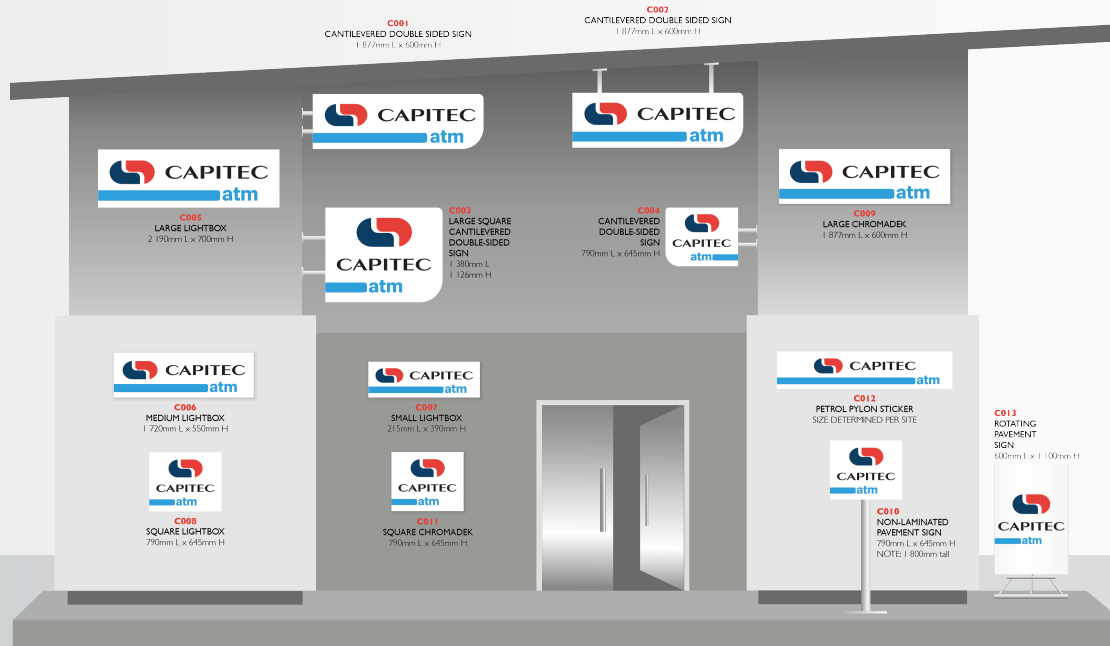

# CAPITEC SIGNAGE KIT

Spark ATM Systems have a variety of signage options that we are able to install at your site at NO COST to you. Our research shows that well placed signage attracts foot-traffic to a site and also increases transaction volumes.

**SPARKATM**  
SYSTEMS